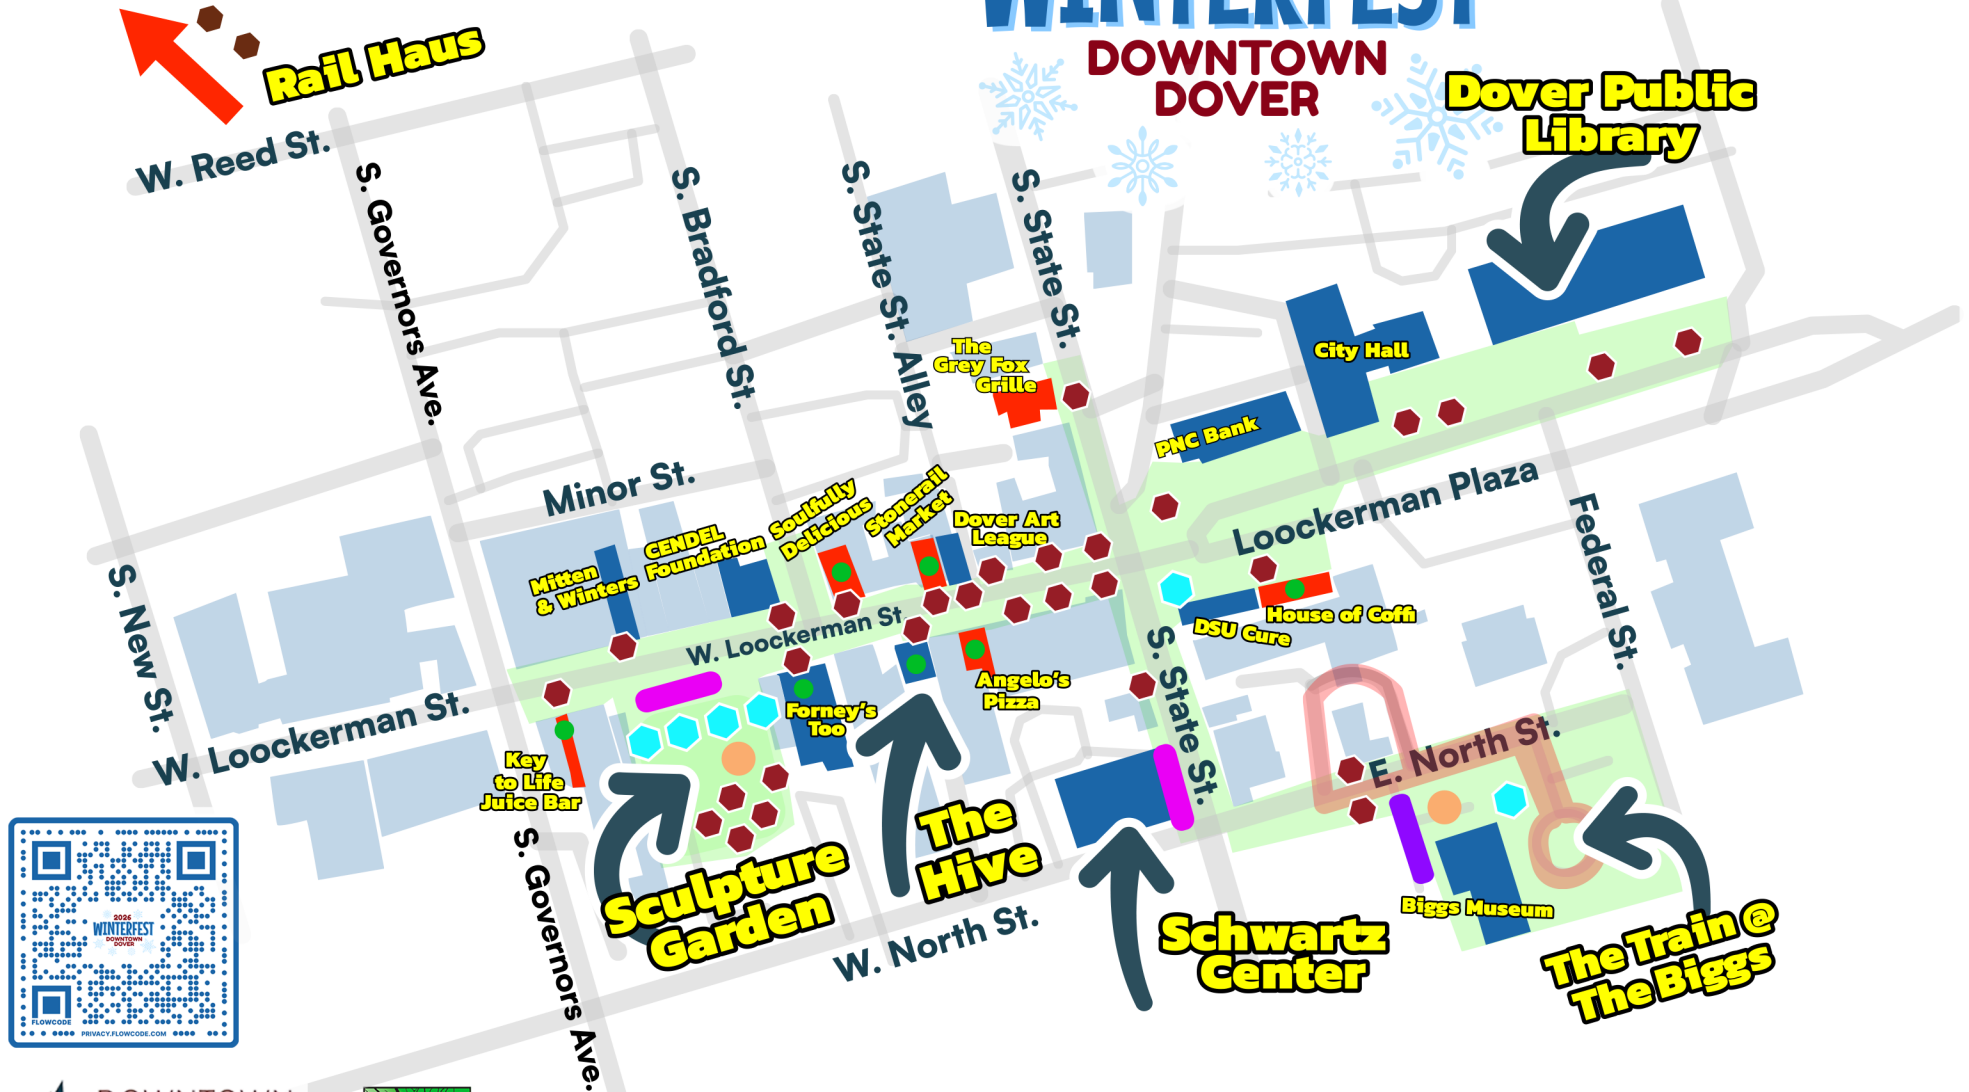

EVENT MAP

REV 4.0 - 011126

2026 WINTERFEST

DOWNTOWN DOVER

Dover Public Library

FAW CASSON
CERTIFIED PUBLIC ACCOUNTANTS • BUSINESS CONSULTANTS

WinterFestDowntownDover.com
DowntownDoverPartnership.com

	LARGE ICE SCULPTURES		EVENT FOOTPRINT		S'MORES STATION		PORTA POTTIES
	BLOCK SCULPTURES		TRACKLESS RAILROAD		FOOD TRUCKS		FOOD ESTABLISHMENTS
	STROLL & STAMP (SCAVENGER HUNT LOCATIONS)						

3:00 PM – 7:00 PM

Food Trucks Open

3:00 PM – 6:30 PM

S'mores Stations

3:00 PM – 6:30 PM

Friday Featured Activities

Santa House Lookerman Way Plaza Performances | 126 W Lookerman Street

4:00 PM – 6:30 PM

DJ @ Santa House Lookerman Way Plaza | 126 W Lookerman Street

12:00 PM – 6:30 PM

Train Rides | Wattman Elite Railway

2:00 PM – 6:30 PM

Children's Crafts at the Dover Public Library

2:00 PM – 3:00 PM

Live Ice Carving

Rail Haus

FRI & SAT: 12:00 PM - 10:00 PM

Food Trucks (Adjacent to the Biggs)

FRI: 3:00 PM - 7:30 PM

SAT - 12:00 PM - 6:30 PM

ABOUT THIS EVENT

The Downtown Dover Partnership, in conjunction with the City of Dover and many community partners, is leading the transformation of downtown Dover by way of the Capital City 2030: Transforming Downtown Dover! Master Plan.